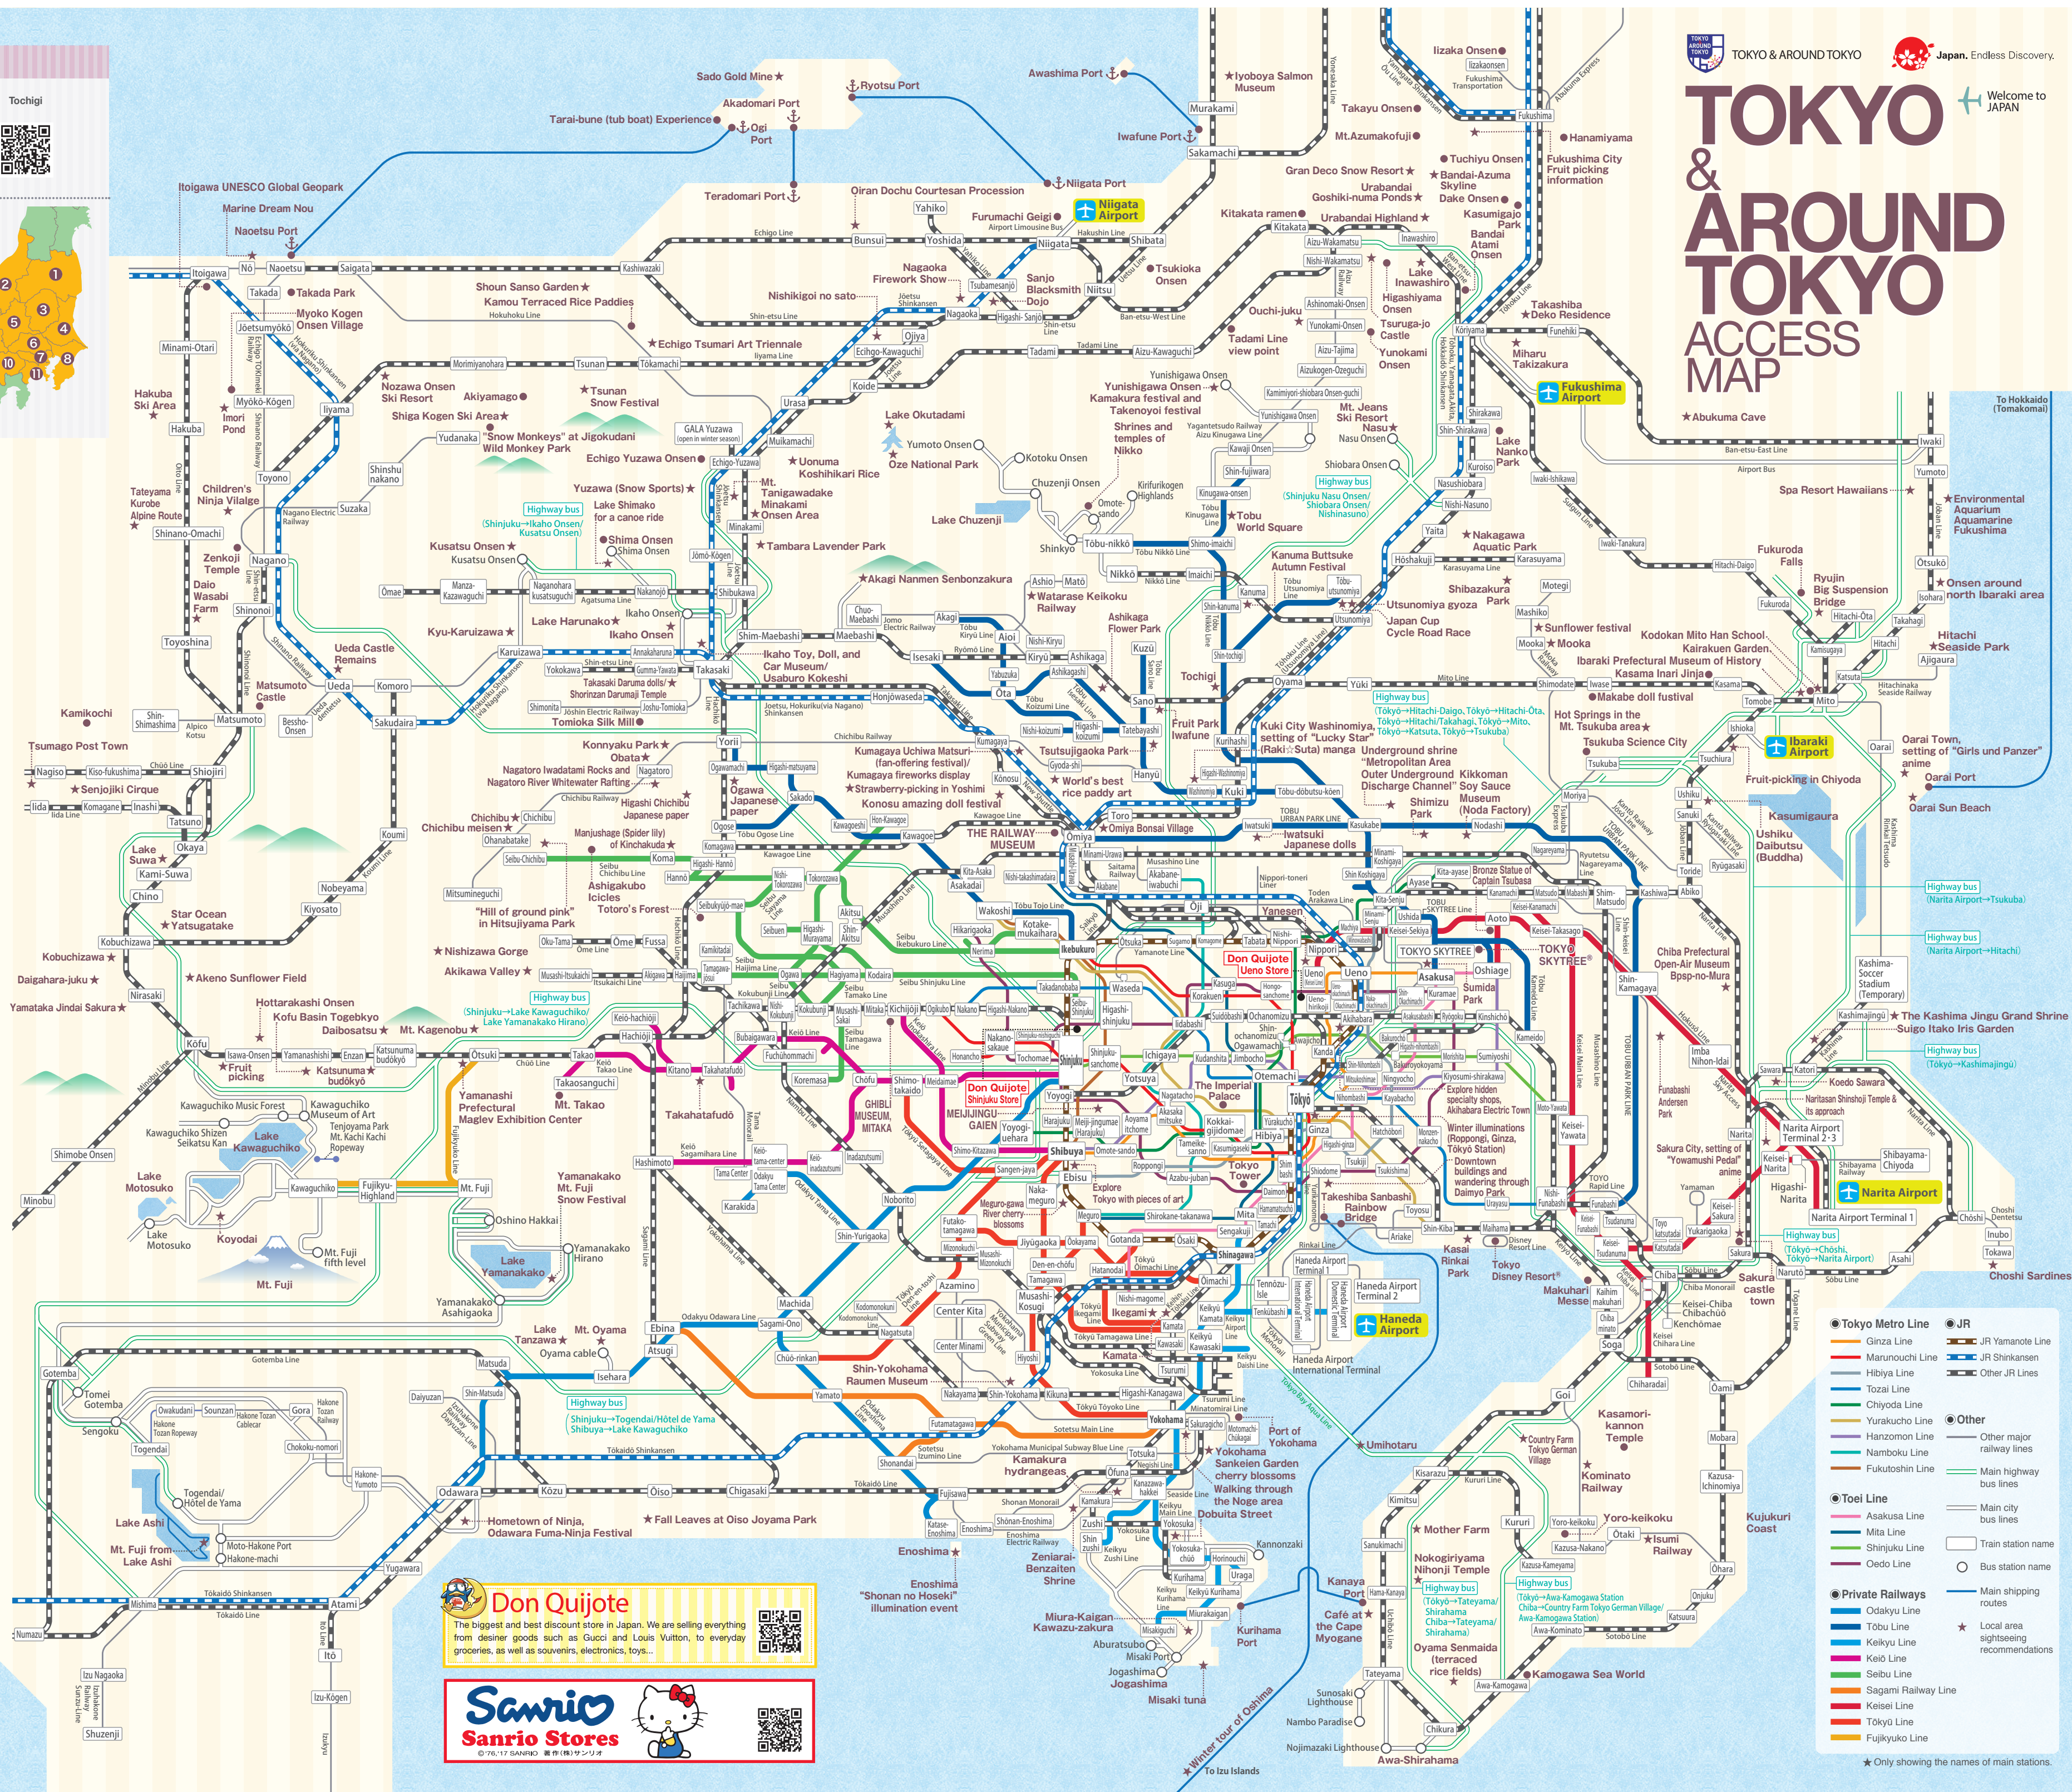

Local area sightseeing recommendations 1

1 Fukushima	2 Niigata	3 Tochigi
4 Ibaraki	5 Gunma	
6 Saitama	7 Tokyo	
8 Chiba	9 Nagano	
10 Yamanashi	11 Kanagawa	

Route Search

JORUDAN

Railway companies running in the wider Kanto area

EAST JAPAN RAILWAY COMPANY
These have extensive lines from Kanto to Niigata, Nagano, and Tohoku.
<http://www.jreast.co.jp/>

Keio Corporation

Keisei Electric Railway

Odakyu Electric Railway

Sagami Railway

Seibu Railway

Tobu Railway

Tokyo Metro

TOKYU CORPORATION

Fujiyuki Railway

Tokyo Subway Route Map

<http://www.tokyo-metro.jp/station/common/pdf/rosen_eng.pdf>

TOKYO & AROUND TOKYO ACCESS MAP

TOKYO & AROUND TOKYO Japan. Endless Discovery. Welcome to JAPAN

Don Quijote
The biggest and best discount store in Japan. We are selling everything from designer goods such as Gucci and Louis Vuitton, to everyday groceries, as well as souvenirs, electronics, toys...

Sanrio Sanrio Stores
Hello Kitty

Legend

- **Tokyo Metro Line:** Ginza Line, Marunouchi Line, Hibiya Line, Tozai Line, Chiyoda Line, Yurakucho Line, Hanzonome Line, Namboku Line, Fukutoshin Line.
- **JR:** JR Yamanote Line, JR Shinkansen, Other JR Lines.
- **Other:** Other major railway lines, Main highway bus lines.
- **Toei Line:** Asakusa Line, Mita Line, Shinjuku Line, Oedo Line.
- **Private Railways:** Odakyu Line, Tobu Line, Keikyu Line, Keio Line, Seibu Line, Sagami Railway Line, Keisei Line, Tokyu Line, Fujiyuki Line.

Other symbols: Bus station name, Main city bus lines, Train station name, Main shipping routes, Local area sightseeing recommendations.

* Only showing the names of main stations.